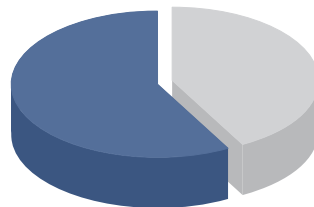

cr

Sen. Mitch McConnell

(KY)-R | In Office Since 1985

LIBERTY SCORE[®]

F

42%

Conservative Votes 21

Liberal Votes 29

Missed Votes 0

Liberty Score[®] 42%

Records as of 5/31/17

42% Conservative 58% Liberal

VOTES ON THE ISSUES

Issue	Conservative	Liberal	% Conservative Votes
Budget, Spending, & Debt	49	48	51%
Civil Liberties	10	11	48%
Education	5	8	38%
Energy & Environment	12	4	75%
Foreign Policy & Defense	16	6	73%
Free Market	41	14	75%
Health Care & Entitlements	12	13	48%
Immigration	4	7	36%
Moral Issues	10	4	71%
Second Amendment	7	1	88%
Taxes, Economy, & Trade	18	6	75%
Total	184	122	60%