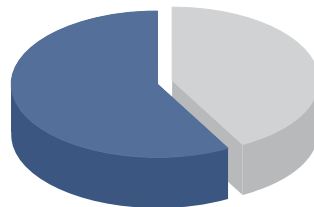

CR

Sen. Mitch McConnell

(KY)-R | In Office Since 1985

LIBERTY SCORE[®]

F

42%

Conservative Votes 21
 Liberal Votes 29
 Missed Votes 0

Liberty Score[®] 42%

Records as of 4/18/17

42% Conservative 58% Liberal

VOTES ON THE ISSUES

Issue	Conservative	Liberal	% Conservative Votes
Budget, Spending, & Debt	49	47	51%
Civil Liberties	10	11	48%
Education	5	8	38%
Energy & Environment	12	4	75%
Foreign Policy & Defense	16	5	76%
Free Market	41	14	75%
Health Care & Entitlements	12	13	48%
Immigration	4	6	40%
Moral Issues	10	3	77%
Second Amendment	7	1	88%
Taxes, Economy, & Trade	18	6	75%
Total	184	118	61%