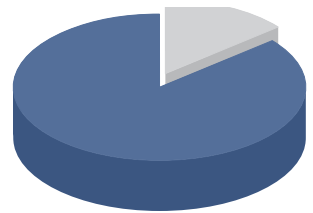

cr

Rep. Sheila Jackson-Lee

(TX)-D | In Office Since 1995

LIBERTY SCORE®

F

14%

Conservative Votes	6
Liberal Votes	38
Missed Votes	6

Liberty Score® 14%

Records as of 5/31/17

VOTES ON THE ISSUES

Issue	Conservative	Liberal	% Conservative Votes
Budget, Spending, & Debt	16	85	16%
Civil Liberties	5	7	42%
Education	3	7	30%
Energy & Environment	4	37	10%
Foreign Policy & Defense	3	17	15%
Free Market	6	40	13%
Health Care & Entitlements	4	24	14%
Immigration	2	12	14%
Moral Issues	2	17	11%
Second Amendment	0	1	0%
Taxes, Economy, & Trade	6	26	19%
Total	51	273	16%