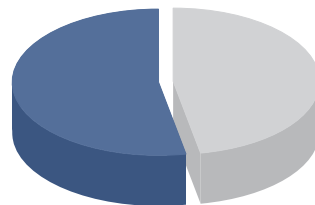

47% Conservative

53% Liberal

VOTES ON THE ISSUES

Issue	Conservative	Liberal	% Conservative Votes
Budget, Spending, & Debt	48	66	42%
Civil Liberties	7	7	50%
Education	6	4	60%
Energy & Environment	34	11	76%
Foreign Policy & Defense	14	6	70%
Free Market	28	26	52%
Health Care & Entitlements	14	15	48%
Immigration	11	4	73%
Moral Issues	15	3	83%
Second Amendment	1	0	100%
Taxes, Economy, & Trade	15	20	43%
Total	193	162	54%