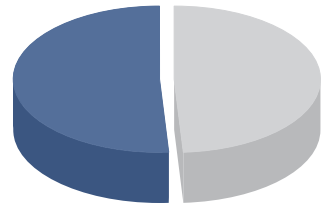

CR

Sen. Rob Portman

(OH)-R | In Office Since 2011

LIBERTY SCORE®

F

49%

Conservative Votes 24
 Liberal Votes 25
 Missed Votes 1

Liberty Score® 49%

Records as of 5/31/17

49% Conservative 51% Liberal

VOTES ON THE ISSUES

Issue	Conservative	Liberal	% Conservative Votes
Budget, Spending, & Debt	42	45	48%
Civil Liberties	5	13	28%
Education	4	8	33%
Energy & Environment	10	6	63%
Foreign Policy & Defense	12	8	60%
Free Market	18	30	38%
Health Care & Entitlements	12	11	52%
Immigration	8	3	73%
Moral Issues	6	8	43%
Second Amendment	5	1	83%
Taxes, Economy, & Trade	8	16	33%
Total	130	149	47%