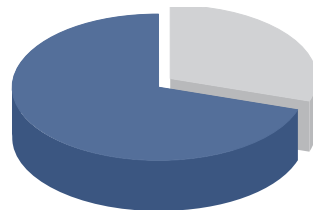

cr

Sen. Roger Wicker

(MS)-R | In Office Since 2007

LIBERTY SCORE[®]

F

30%

Conservative Votes	15
Liberal Votes	35
Missed Votes	0

Liberty Score[®] 30%

Records as of 5/31/17

VOTES ON THE ISSUES

Issue	Conservative	Liberal	% Conservative Votes
Budget, Spending, & Debt	34	63	35%
Civil Liberties	11	10	52%
Education	7	6	54%
Energy & Environment	10	6	63%
Foreign Policy & Defense	14	8	64%
Free Market	22	34	39%
Health Care & Entitlements	10	15	40%
Immigration	4	7	36%
Moral Issues	10	4	71%
Second Amendment	6	2	75%
Taxes, Economy, & Trade	12	11	52%
Total	140	166	46%