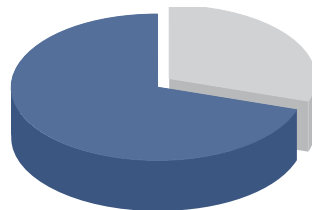

cr

Sen. Roger Wicker

(MS)-R | In Office Since 2007

LIBERTY SCORE[®]

F

30%

Conservative Votes	15
Liberal Votes	35
Missed Votes	0

Liberty Score[®] 30%

Records as of 4/18/17

VOTES ON THE ISSUES

Issue	Conservative	Liberal	% Conservative Votes
Budget, Spending, & Debt	34	62	35%
Civil Liberties	11	10	52%
Education	7	6	54%
Energy & Environment	10	6	63%
Foreign Policy & Defense	14	7	67%
Free Market	22	34	39%
Health Care & Entitlements	10	15	40%
Immigration	4	6	40%
Moral Issues	10	3	77%
Second Amendment	6	2	75%
Taxes, Economy, & Trade	12	11	52%
Total	140	162	46%