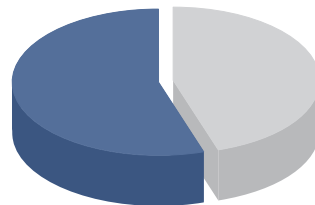

CR

Rep. Brett Guthrie

(KY)-R | In Office Since 2009

LIBERTY SCORE®

F

45%

Conservative Votes 22

Liberal Votes 27

Missed Votes 1

Liberty Score® 45%

Records as of 4/18/17

45% Conservative

55% Liberal

VOTES ON THE ISSUES

Issue	Conservative	Liberal	% Conservative Votes
Budget, Spending, & Debt	60	53	53%
Civil Liberties	8	6	57%
Education	6	4	60%
Energy & Environment	37	8	82%
Foreign Policy & Defense	14	6	70%
Free Market	39	14	74%
Health Care & Entitlements	17	12	59%
Immigration	13	2	87%
Moral Issues	14	4	78%
Second Amendment	1	0	100%
Taxes, Economy, & Trade	24	11	69%
Total	233	120	66%