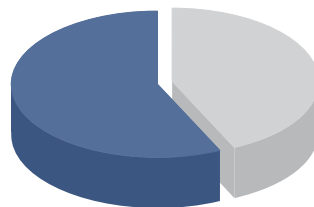

CR

Rep. Brett Guthrie

(KY)-R | In Office Since 2009

LIBERTY SCORE[®]

F

45%

Conservative Votes	21
Liberal Votes	28
Missed Votes	1

Liberty Score[®] 45%

Records as of 5/31/17

VOTES ON THE ISSUES

Issue	Conservative	Liberal	% Conservative Votes
Budget, Spending, & Debt	60	54	53%
Civil Liberties	8	6	57%
Education	6	4	60%
Energy & Environment	37	8	82%
Foreign Policy & Defense	14	7	67%
Free Market	39	14	74%
Health Care & Entitlements	17	12	59%
Immigration	13	3	81%
Moral Issues	14	5	74%
Second Amendment	1	0	100%
Taxes, Economy, & Trade	24	11	69%
Total	233	124	65%