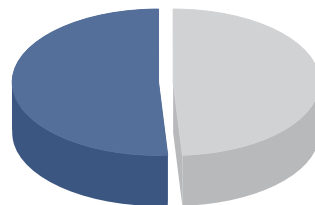

cr

Rep.
Mike Kelly

(PA)-R | In Office Since 2011

LIBERTY
SCORE®

F

49%

Conservative Votes 24

Liberal Votes 25

Missed Votes 0

Liberty Score® 49%

Records as of 4/18/17

49% Conservative

51% Liberal

VOTES ON THE ISSUES

Issue	Conservative	Liberal	% Conservative Votes
Budget, Spending, & Debt	39	63	38%
Civil Liberties	8	6	57%
Education	5	5	50%
Energy & Environment	31	11	74%
Foreign Policy & Defense	13	6	68%
Free Market	20	23	47%
Health Care & Entitlements	11	12	48%
Immigration	13	1	93%
Moral Issues	16	2	89%
Second Amendment	1	0	100%
Taxes, Economy, & Trade	12	21	36%
Total	169	150	53%