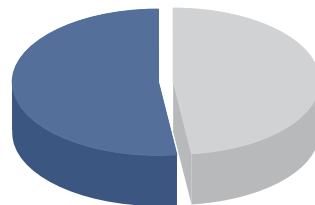

48% Conservative

52% Liberal

VOTES ON THE ISSUES

Issue	Conservative	Liberal	% Conservative Votes
Budget, Spending, & Debt	39	64	38%
Civil Liberties	8	6	57%
Education	5	5	50%
Energy & Environment	31	11	74%
Foreign Policy & Defense	13	7	65%
Free Market	20	23	47%
Health Care & Entitlements	11	12	48%
Immigration	13	2	87%
Moral Issues	16	3	84%
Second Amendment	1	0	100%
Taxes, Economy, & Trade	12	21	36%
Total	169	154	52%