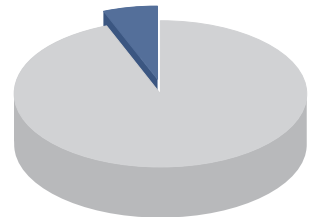

CR

Sen.

Benjamin Sasse

(NE)-R | In Office Since 2015

LIBERTY
SCORE®

A

94%

Conservative Votes 17

Liberal Votes 1

Missed Votes 1

Liberty Score® 94%

Records as of 5/31/17

94% Conservative 6% Liberal

VOTES ON THE ISSUES

Issue	Conservative	Liberal	% Conservative Votes
Budget, Spending, & Debt	26	1	96%
Civil Liberties	6	4	60%
Education	8	1	89%
Energy & Environment	9	0	100%
Foreign Policy & Defense	10	0	100%
Free Market	9	1	90%
Health Care & Entitlements	4	1	80%
Immigration	4	0	100%
Moral Issues	9	1	90%
Second Amendment	3	0	100%
Taxes, Economy, & Trade	9	2	82%
Total	97	11	90%